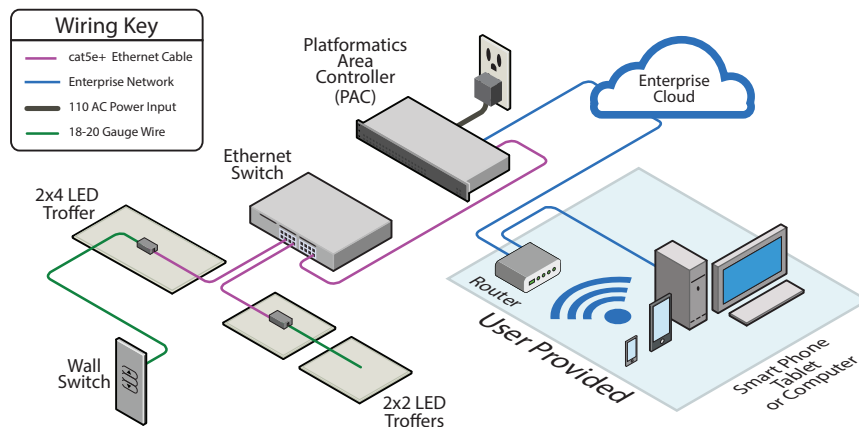

Intelligent Buildings Require Flexible Infrastructure

World class buildings start with world class lighting systems. Intelligent buildings require robust, scalable, secure and flexible infrastructure. By converging lighting onto an IT communication backbone, it's easy to add lights, sensors and other devices needed to collect business relevant data. The Platformatics system enables your business to grow with new innovative applications.

Platformatics Highlights

- The architecture makes deployment fast and simple
- Outstanding light quality while using little power
- Extensible architecture supports new application innovation
- Nodes and software make it easy to **add color to any room** or lobby
- Room level environmental monitoring is simple to implement
- Per light real-time energy monitoring, dimming and tuning
- Enables Circadian Rhythm playlists for tunable white lights
- Ideal for commercial buildings, schools, data centers and hospitals

The Platformatics Architecture

The Platformatics system is comprised of LED light fixtures, intelligent Power over Ethernet (PoE) nodes, sensors, wall switches, Ethernet switches, area controllers and optional cloud-based applications. The area controller acts as a security and provisioning gateway for the system. PoE Light Nodes work with a variety of LED light fixtures. The architecture is modular to provide users with a wide selection of LED troffers and other fixtures supporting the Platformatics' power interface works.

Today, nearly all buildings are constructed with a 100-year-old electrical infrastructure designed for the high current loads of incandescent and fluorescent lights. Platformatics replaces antiquated 277V AC power infrastructure with low voltage Ethernet cables. This enables support for hundreds of new software control solutions—many of them still not imagined.