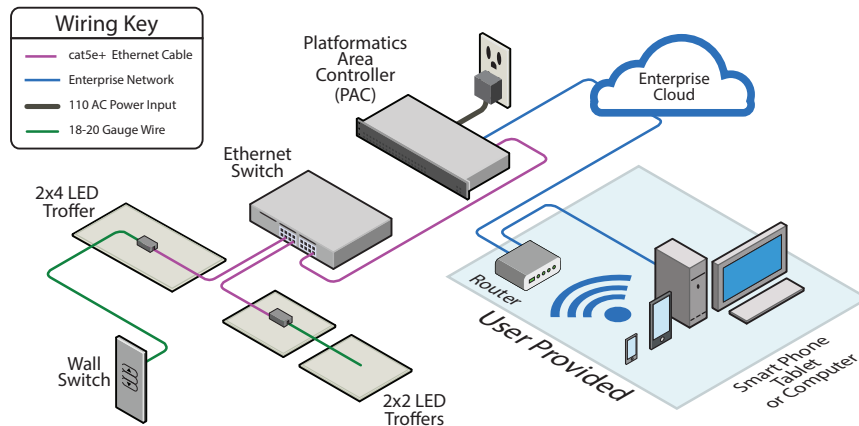

Intelligent Buildings Require Flexible Infrastructure

World class buildings start with world class lighting systems. Intelligent buildings require robust, scalable, secure and flexible infrastructure. By converging lighting onto an IT communication backbone, it's easy to add lights, sensors and other devices needed to collect business relevant data. The Platformatics system enables your business to grow with new innovative applications.

Platformatics Highlights

- The architecture makes deployment fast and simple
- Outstanding light quality while using little power
- Extensible architecture supports new application innovation
- Nodes and software make it easy to **add color to any room** or lobby
- Room level environmental monitoring is simple to implement
- Per light real-time energy monitoring, dimming and tuning
- Enables Circadian Rhythm playlists for tunable white lights
- Ideal for commercial buildings, schools, data centers and hospitals

The Platformatics Architecture

The Platformatics system is comprised of LED light fixtures, intelligent Power over Ethernet (PoE) nodes, sensors, wall switches, Ethernet switches, area controllers and optional cloud-based applications. The area controller acts as a security and provisioning gateway for the system. PoE Light Nodes work with a variety of LED light fixtures. The architecture is modular to provide users with a wide selection of LED troffers and other fixtures supporting the Platformatics' power interface works.

Today, nearly all buildings are constructed with a 100-year-old electrical infrastructure designed for the high current loads of incandescent and fluorescent lights. Platformatics replaces antiquated 277V AC power infrastructure with low voltage Ethernet cables. This enables support for hundreds of new software control solutions—many of them still not imagined.